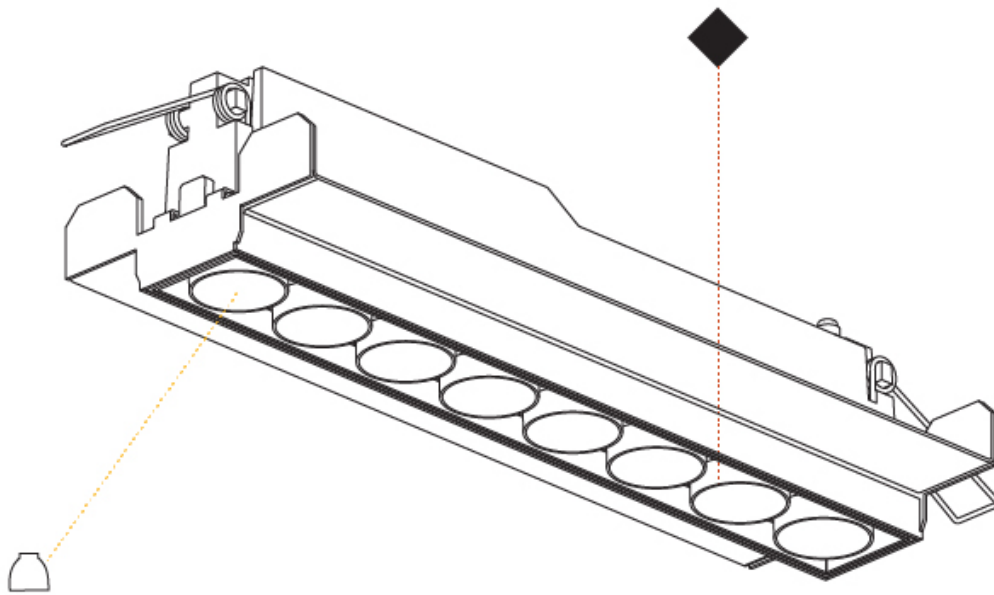

MAGIQ 8 CELL KORONA TRIMLESS

A35136-

PROJECT	_____
TYPE	_____
SPECIFIER	_____
QUANTITY	_____
DATE	_____