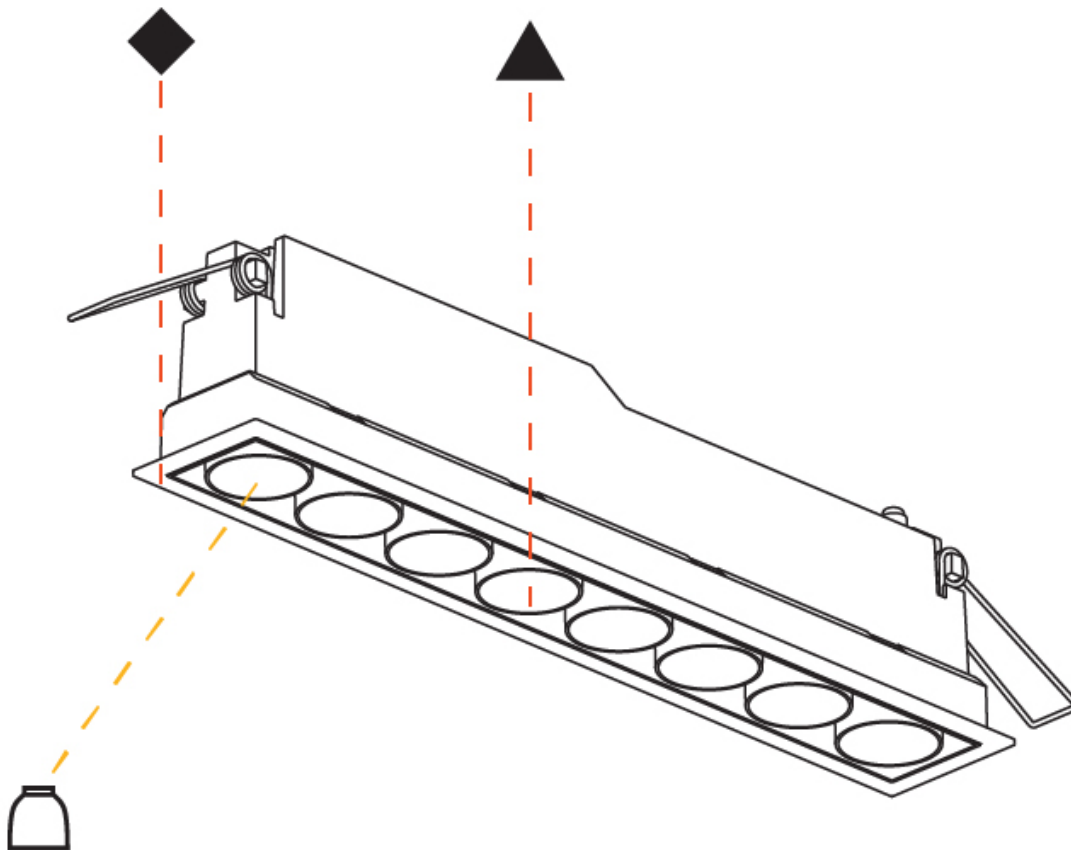

MAGIQ 8 CELL KORONA RECESSED

A35151-

PROJECT	_____
TYPE	_____
SPECIFIER	_____
QUANTITY	_____
DATE	_____

A