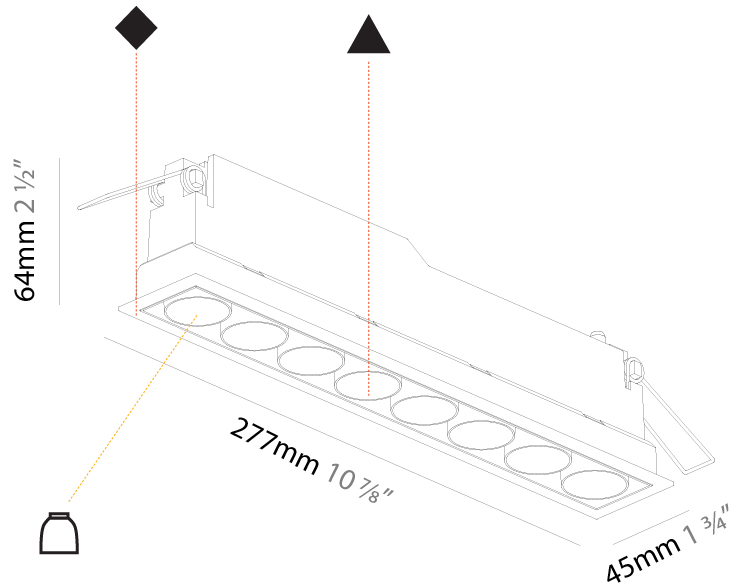

PHYSICAL

Shape: Rectangle
Length (mm): 277
Length (in): 10 ⁷/₈
Width (mm): 45
Width (in): 1 ³/₄
Height (mm): 64
Height (in): 2 ¹/₂
Ceiling Thickness (mm): 5 - 30
Ceiling Thickness (in): 3/16 - 1 3/16
Min. Recessing Depth (mm): 100
Min. Recessing Depth (in): 3 ¹⁵/₁₆
Light Distribution: Downlight
Weight (kg): 0.518
Weight (lbs): 1.15
Fixture Finish: SSR / BKV / CWI / CRY / HAB / UFT / ITA / RUA / FTG / MYG / LOD / PUS / FRO / FUP / KIA / POP / BLS / SPG / MEY / GOH / GUM / CHC / COM / ABZ / JAG / OBR / MOS / ROR
Holder Finish: WHI / BLK
Fixture Material: Aluminum Die Cast
Cut-out Measurements: 270mm / 10 5/8" x 38mm / 1 1/2"

ELECTRICAL

Lamp Type: LED (Zhaga Standard)
Input Wattage (W): 26.6
Total Output Wattage (W): 25.9
Dimming: Tri-Mode (Non-Dimming and Phase Dimming (120Vac only) and 0-10V Dimming)
Driver Included: No
Driver Location: Remote
Driver Type: Constant Current - Universal
Driver Class: Class 2
Input Voltage (V): 120 - 277
Constant Current (MA): 1050

LED

Number of LEDs: 8
Color Temperature (°K): 2700 / 3000 / 3500 / 4000
Max. Delivered Lumen (lm): 1570 / 1700 / 1725 / 1760
Nominal Lumen (lm): 1760 / 1900 / 2040 / 1980
CRI: >90 CRI
Lamp Life (hrs): 50000

OPTICAL

Reflector: 8 / 14 / 34

RATINGS AND CERTIFICATIONS

Certified By: CSA Certified to UL and CSA Standards
IP rating: IP20

PROJECT
TYPE
SPECIFIER
QUANTITY
DATE