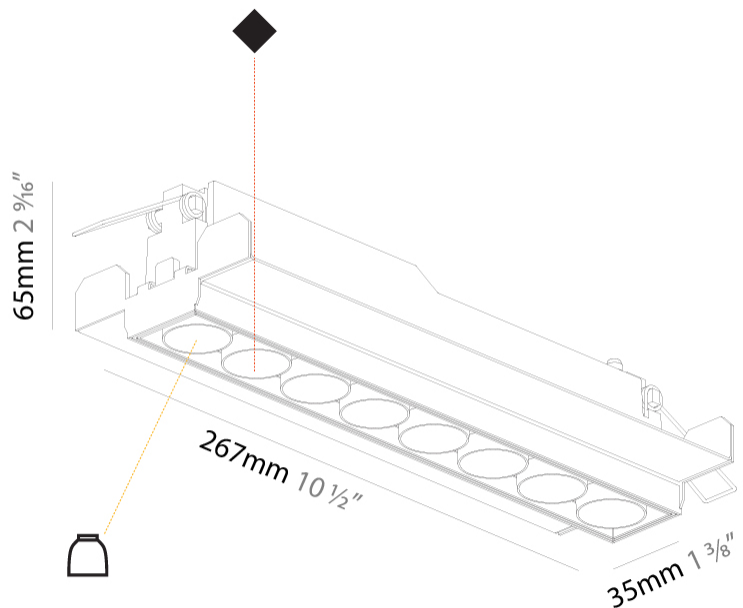

Fixture Finish: SSR / BKV / CWI / CRY / HAB / UFT / ITA / RUA / FTG / MYG / LOD / PUS / FRO / FUP / KIA / POP / BLS / SPG / MEY / GOH / GUM / CHC / COM / ABZ / JAG / OBR / MOS / ROR

Holder Finish: WHI / BLK

Fixture Material: Aluminum Die Cast

Cut-out Measurements: 273mm / 10 3/4" x 42mm / 1 5/8"

Upon Request: Unique Ceiling Thickness

ELECTRICAL

Lamp Type: LED (Zhaga Standard)
Input Wattage (W): 27
Total Output Wattage (W): 25.9
Dimming: Tri-Mode (Non-Dimming and Phase Dimming (120Vac only) and 0-10V Dimming)
Driver Included: No
Driver Location: Remote
Driver Type: Constant Current - Universal
Driver Class: Class 2
Input Voltage (V): 120 - 277
Constant Current (MA): 1050

LED

Number of LEDs: 8
Color Temperature (*K): 2700 / 3000 / 3500 / 4000
Max. Delivered Lumen (lm): MAX. 1561 / 1685 / 1721 / 1756
Nominal Lumen (lm): MAX. 1760 / 1900 / 1940 / 1980
CRI: >90 CRI
Lamp Life (hrs): 50000
Upon Request: Special Color Temperature

OPTICAL

Reflector*: 8 / 14 / 34
Upon Request: Special Beam Angles

RATINGS AND CERTIFICATIONS

Certified By: CSA Certified to UL and CSA Standards

In a constant effort to supply the best product, we reserve the right to change specifications or materials without notice. The most recent specification sheets are found at zaneen.com